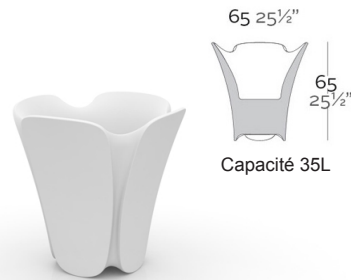

## Collection PEZZETTINA

GARANTIE  
**1**  
ANS

MONTAGE  
OFFERT\*

MADE IN  
EUROPE

\*voir nos conditions

EPOXIA

01 39 66 00 77

Pot 50 x 50 x 50 cm

Pot 65 x 65 x 65 cm

Pot 85 x 85 x 85 cm

Pot 50 x 50 x 85 cm