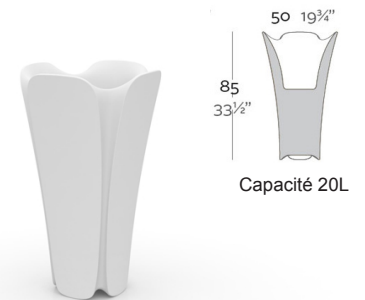

## Collection PEZZETTINA

GARANTIE  
**1**  
ANS

MONTAGE  
OFFERT\*

MADE IN  
EUROPE

\*voir nos conditions

EPOXIA

01 39 66 00 77

Pot 50 x 50 x 50 cm

Pot 65 x 65 x 65 cm

Pot 85 x 85 x 85 cm

Pot 50 x 50 x 85 cm