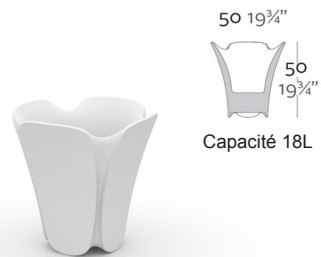

## Collection PEZZETTINA

GARANTIE  
**1**  
ANS

MONTAGE  
OFFERT\*

MADE IN  
EUROPE

\*voir nos conditions

EPOXIA

01 39 66 00 77

Pot 50 x 50 x 50 cm

Pot 65 x 65 x 65 cm

Pot 85 x 85 x 85 cm

Pot 50 x 50 x 85 cm