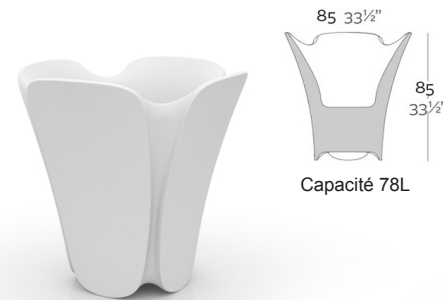

## Collection PEZZETTINA

GARANTIE  
**1**  
ANS

MONTAGE  
OFFERT\*

MADE IN  
EUROPE

\*voir nos conditions

EPOXIA

01 39 66 00 77

Pot 50 x 50 x 50 cm

Pot 65 x 65 x 65 cm

Pot 85 x 85 x 85 cm

Pot 50 x 50 x 85 cm