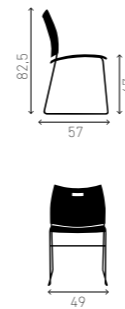

CARVER

CARVER