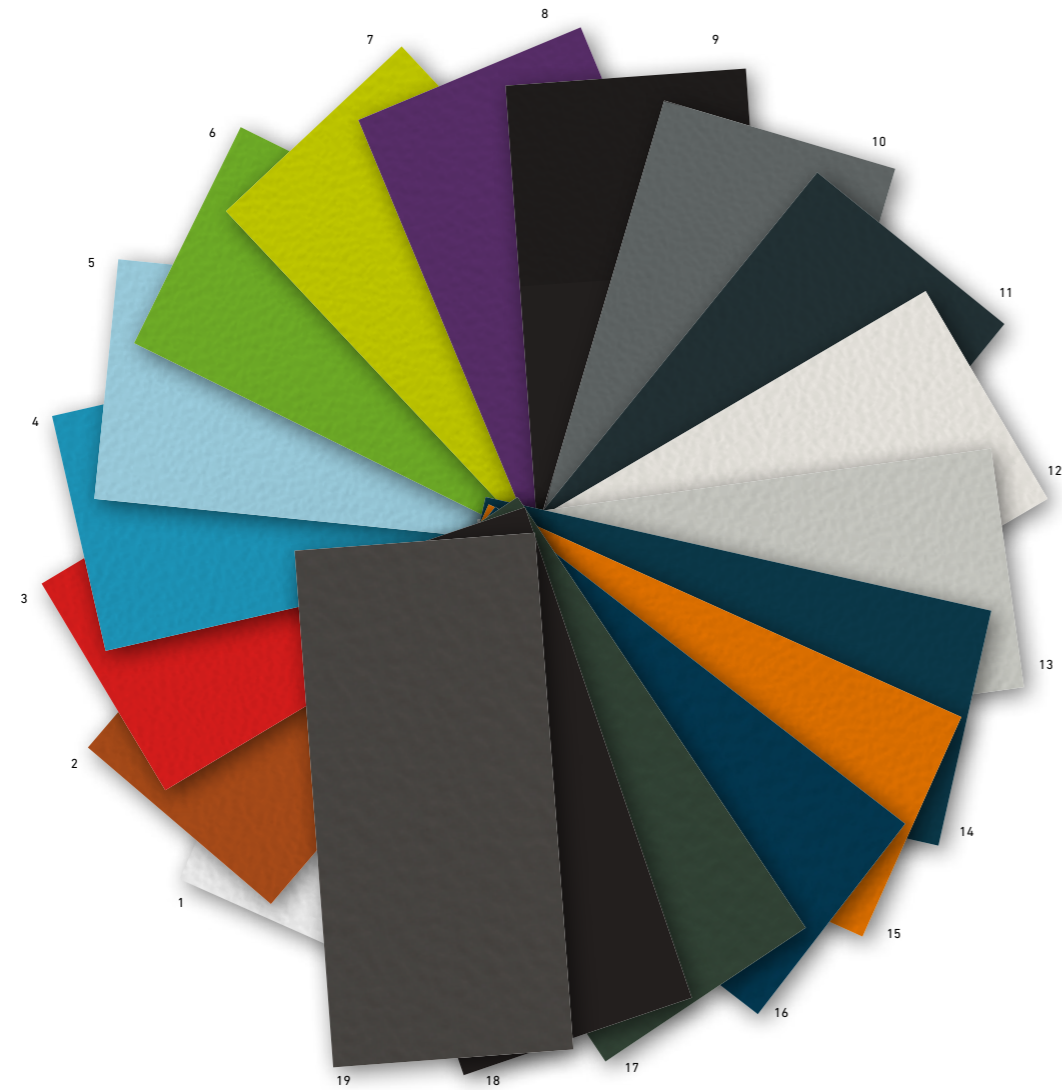

FINISHES

plastic colours

1 Clear white	6 Apple green	11 Graphite	Colour range Circular
2 Brick	7 Lime green	12 Crème white	16 Ocean blue
3 Tomato	8 Violet	13 Sand	17 Forest green
4 Azur blue	9 Black	14 Petrol	18 Lava black
5 Sky blue	10 Grey	15 Orange	19 Stone grey