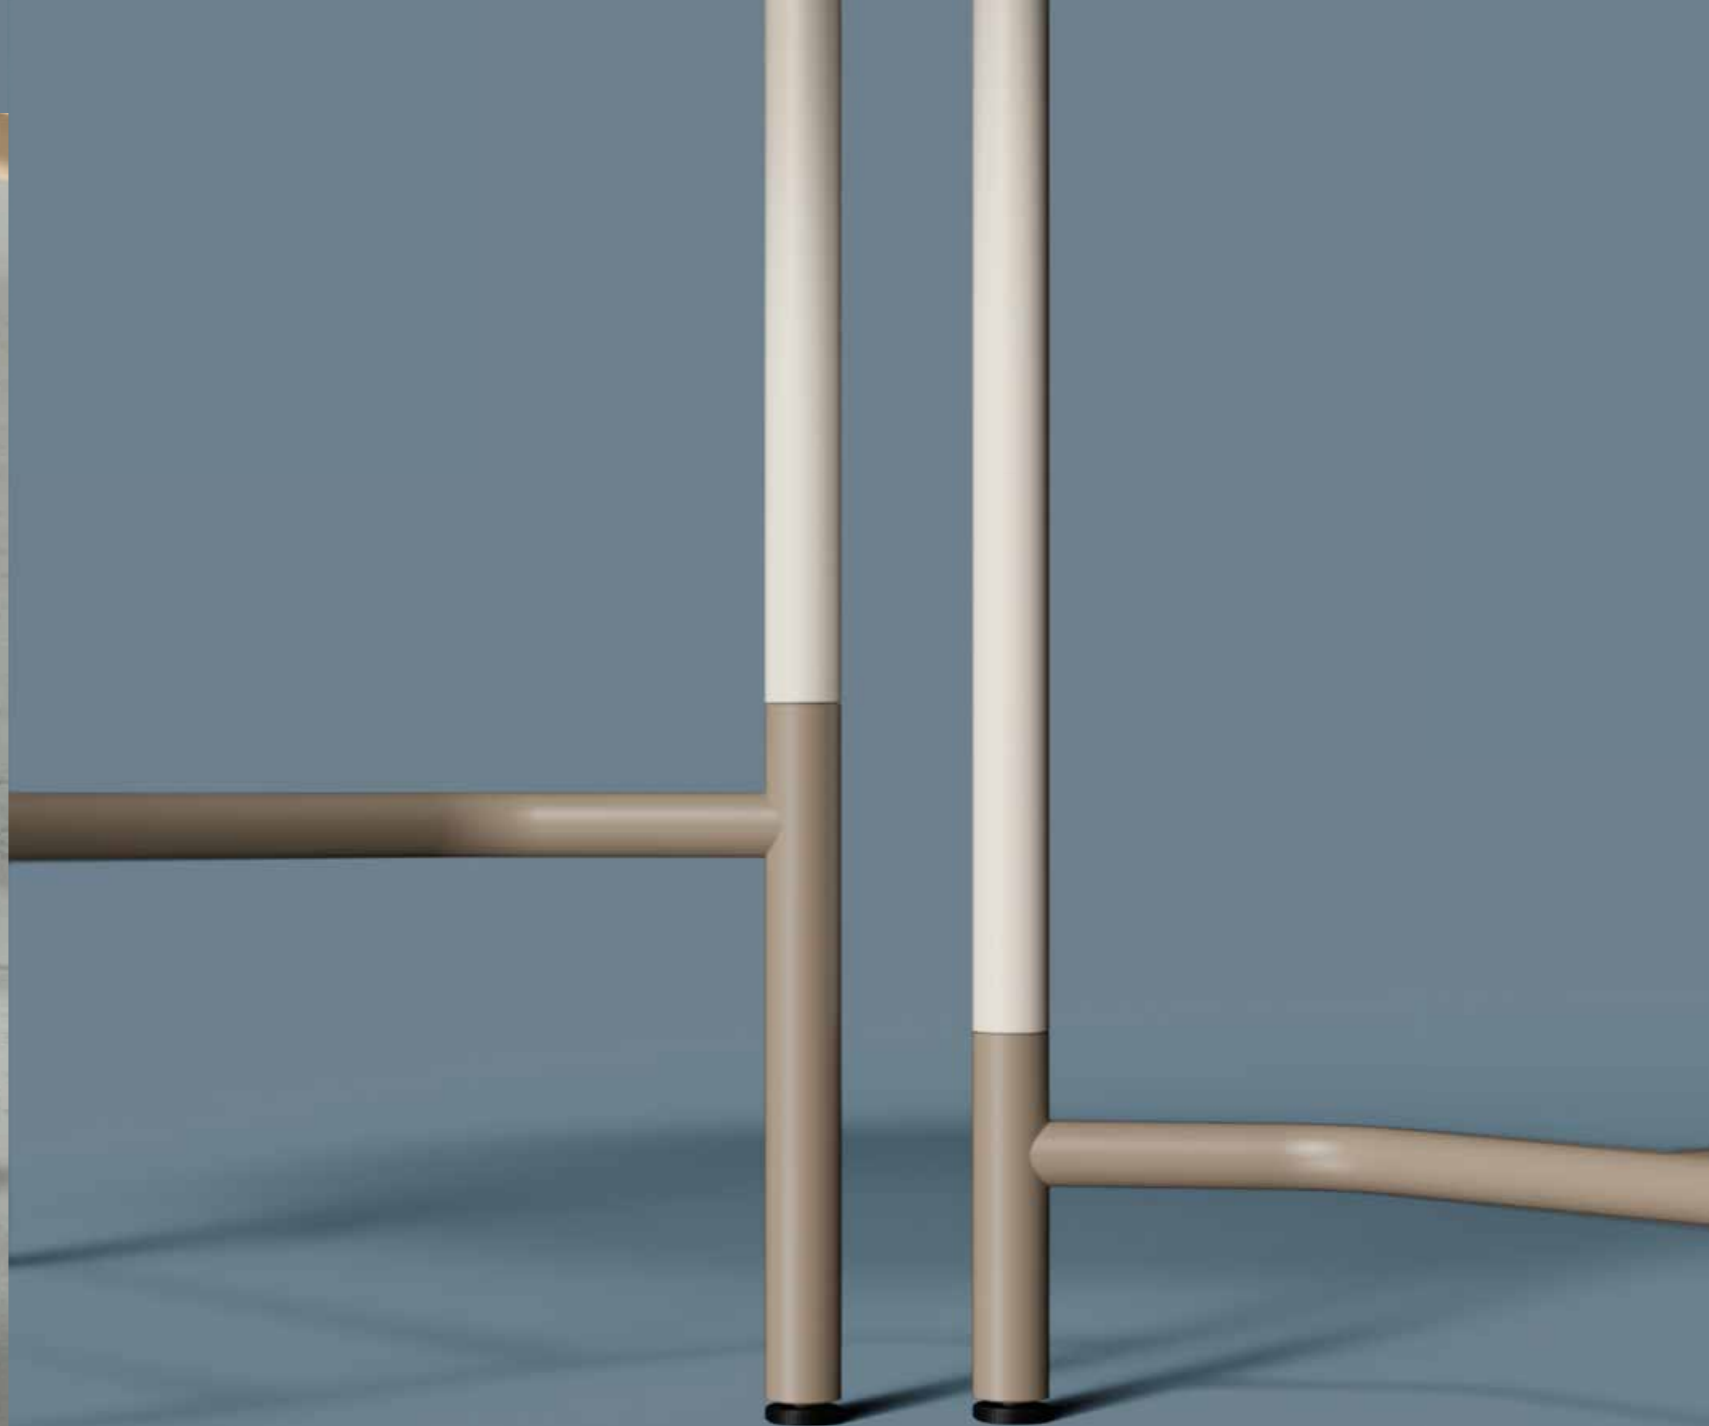

Altura Las mesas parten de una altura de 73,4 cm, que se puede aumentar alcanzando los 90 o 105 cm. Este aumento se produce gracias a una estructura básica adicional, equipada con reposapiés, que se puede colorar de un color diferente de las patas y se puede añadir o eliminar a voluntad.