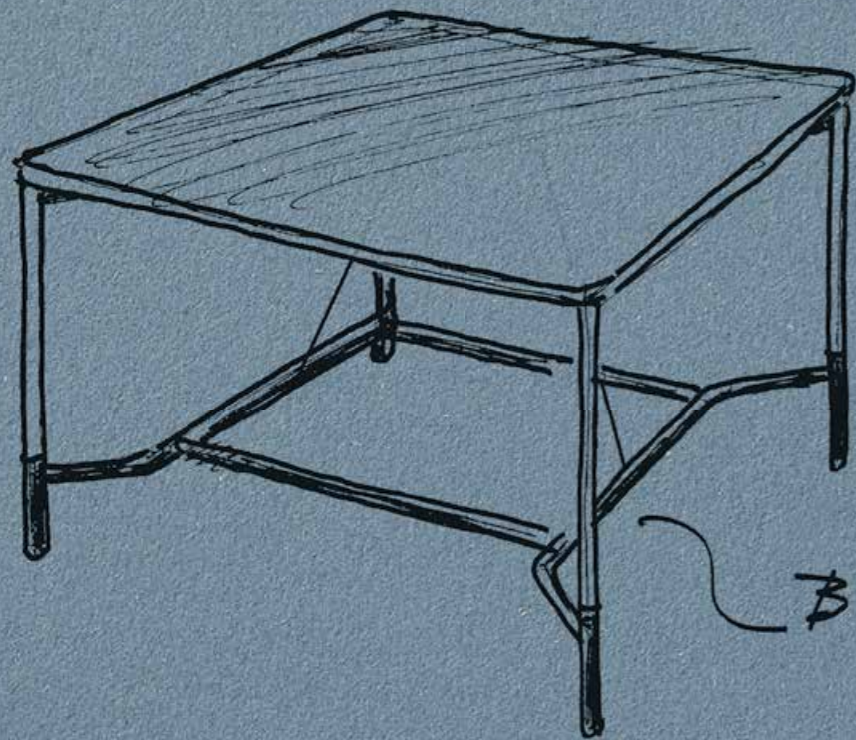

Lo spazio ibrido diventa realtà

Rendez-Vous nasce
come collezione
adattabile alle
diverse funzioni
dell'ambiente
di lavoro
contemporaneo.

BICOLOR

Rendez-Vous was created
as a collection adaptable to
the multiple functions of the
contemporary workplace.

Rendez-Vous a été créé
comme une collection
adaptable aux différentes
fonctions de l'environnement
de travail contemporain.

Rendez-Vous nasce como
una colección adaptable
a las diferentes funciones
del entorno de trabajo
contemporáneo.