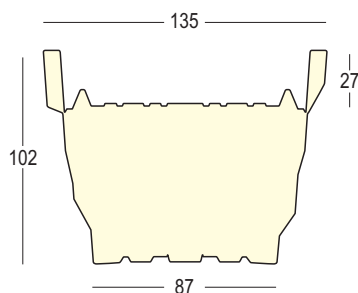

Rebelot Light Indoor

Vaso/Vase - Art. 8224

Rebelot Light predisposto per Kit luce per **Interni**/
Rebelot Light, intended for Indoor Light Kit

Colori/Colours

Kit Luce/Light Kit - Art. A4183

Kit Luce per **Interni**/
Indoor Light Kit