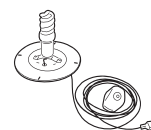

A stately sculpture of light that seems to come out directly from the ground...if need could also be interpreted as the most characteristic amulet of the Italian tradition!

Horn Light Indoor

Vaso/Vase - Art. 8234

Horn Light predisposto per Kit luce per Interni/
Horn Light, intended for Indoor Light Kit

Colori/Colours

98
Neutro
Neutral

Kit Luce/Light Kit - Art. A4183

Kit Luce per Interni/
Indoor Light Kit

Dettagli/Details

Cavo trasparente/Transparent cable
Pulsantiera a pedale/Foot switch
Spina europea bipolare/European bipolar plug
Predisposizione per base di stabilizzazione/
Arrangement for stability base

Luce/Light

1 x 20 W