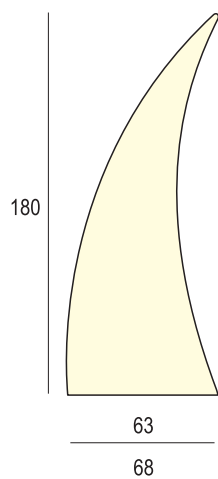

Kit Luce/Light Kit - Art. A4183

Kit Luce per Interni/
Indoor Light Kit

Dettagli/Details

Cavo trasparente/Transparent cable
Pulsantiera a pedale/Foot switch
Spina europea bipolare/European bipolar plug
Predisposizione per base di stabilizzazione/
Arrangement for stability base

Luce/Light

1 x 20 W

Horn Light Outdoor

Vaso/Vase - Art. 8234

Horn Light predisposto per Kit luce per Esterni/
Horn Light, intended for Outdoor Light Kit