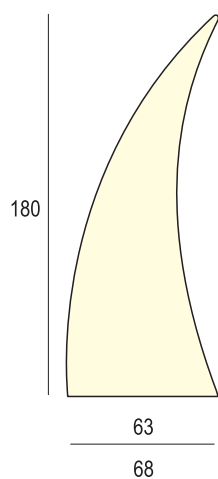

Colori/Colours

98
Neutro
Neutral

Kit Luce/Light Kit - Art. A4182

Kit Luce per Esterni/
Outdoor Light Kit

Dettagli/Details

Guscio in policarbonato/Polycarbonate shell
Guarnizione a tenuta/Gasket seal
Cavo nero/Black cable
Spina Shuko antispruzzo/Anti-splash Shuko plug
Predisposizione per base di stabilizzazione/
Arrangement for stability base

Luce/Light

1 x 20 W